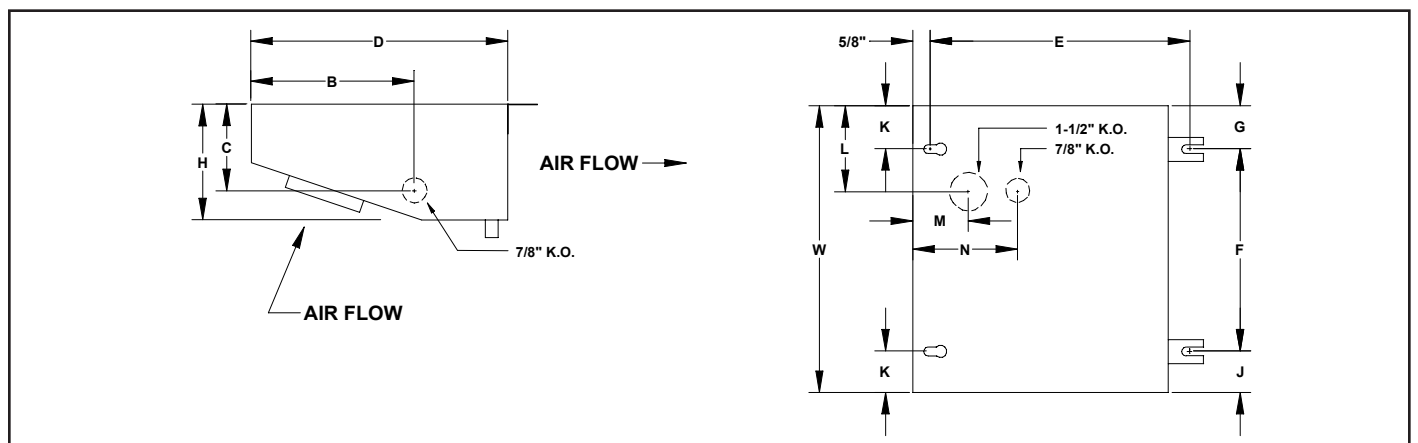

Reach-In Unit Cooler

Electric Defrost

Publication No. H109.0

September, 2000

The "SLE" product line offers eight electric defrost models. Typical installations include; glass display and solid door uprights, walk-ins, salad cases, back bars and other tight spaced enclosures requiring electric defrost.

All models are very low in height. Built with heavy gauge, textured Aluminum, they are compact and mount flush to the ceiling. Quick removal of the drain pan allows easy access to electrical and piping components. Capacity ratings are shown for -10°F evaporator temperature @ 10°TD.

SPECIFICATIONS

MODEL	CAP. 10°TD	CFM	FAN		MOTOR AMPS		HEATER AMPS		HEATER WATTS	CONNECTIONS			WT. LBS.
			DIA.	QTY.	115V	230V	115V	230V		SUC.	LIQ.	DRAIN	
SLE15-9	900	150	6	1	0.73	0.37	3.5	1.8	400	3/8	1/2 FN	1/2 OD	16
SLE15-12	1200	180	6	1	0.73	0.37	4.4	2.2	500	3/8	1/2 FN	1/2 OD	19
SLE25-16	1600	300	6	2	1.5	0.73	6.1	3.1	700	3/8	1/2 FN	1/2 OD	23
SLE25-21	2100	450	8	2	1.2	0.6	6.1	3.1	700	1/2	1/2 FN	1/2 OD	31
SLE25-28	2800	500	8	2	1.2	0.6	7.8	3.9	900	1/2	1/2 FN	1/2 OD	39
SLE35-36	3600	750	8	3	1.8	0.9	10.4	5.2	1200	5/8	1/2 FN	1/2 OD	48
SLE45-54	5400	950	8	4	2.4	1.2	13.0	6.5	1500	5/8	1/2 FN	1/2 OD	70
SLE35-70	7000	1200	10	3	3.3	1.65	N/A	10.0	2300	7/8	1/2 FN	1/2 OD	105

DIMENSIONS (Inches)

MODEL	W	D	H	B	C	E	F	G	J	K	L	M	N
SLE15-9	16-1/2	13-1/2	4-3/4	6-3/4	2-1/4	13-3/4	14-3/4	7/8	7/8	1	2-3/4	3	4-3/4
SLE15-12	20-1/2	13-1/2	4-3/4	6-3/4	2-1/4	13-3/4	18-3/4	7/8	7/8	1	3-3/4	3	4-3/4
SLE15-16	24	14-1/2	4-3/4	6-3/4	2-1/4	14-3/4	22-1/4	7/8	7/8	1	11-3/4	3	4-3/4
SLE25-21	24	15-1/2	6-3/4	8	2-1/4	15-3/4	22-1/4	7/8	7/8	1	6-1/4	3	4-3/4
SLE25-28	31-1/2	15-1/2	6-3/4	7-3/4	2-1/4	15-3/4	29-3/4	7/8	7/8	1	5-3/4	2	3-3/4
SLE35-36	38-1/2	15-1/2	6-3/4	7-3/4	2-1/4	15-3/4	36-3/4	7/8	7/8	1	3	2	3-3/4
SLE45-54	48-1/2	16-1/2	6-3/4	8	2-1/4	16-3/4	46-3/4	7/8	7/8	1	13	2	3-3/4
SLE35-70	76-1/2	20-1/2	6-3/4	7-3/4	2-1/4	20-3/4	74-1/8	1-1/2	7/8	1	8-1/2	2	3-3/4